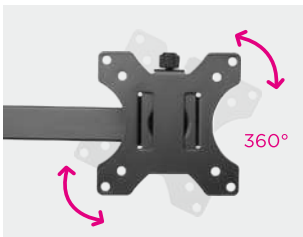

SH 024N

Economical Steel Articulating Monitor Arm

Fits Most 13"-32" Monitors

Also Fits
Curved Monitors

Skill Tech

Screen Size
13"-32"

Weight Capacity
8kg/17.6lbs

Tilt Range
+45° ~ -45°

Swivel Range
+90° ~ -90°

Screen Rotation
360°

Cable Management

VESA Compatible
75x75 100x100

Portrait and Landscape Orientation.

Individual Height Adjustment
helps monitors to be perfectly aligned.

Clamp & Grommet Mounts Included
mounts to most any style desktop.

Detachable VESA Plate
enables easy installation.

Extended Arm and Free Rotated Double Joint
more convenient to adjust and install.