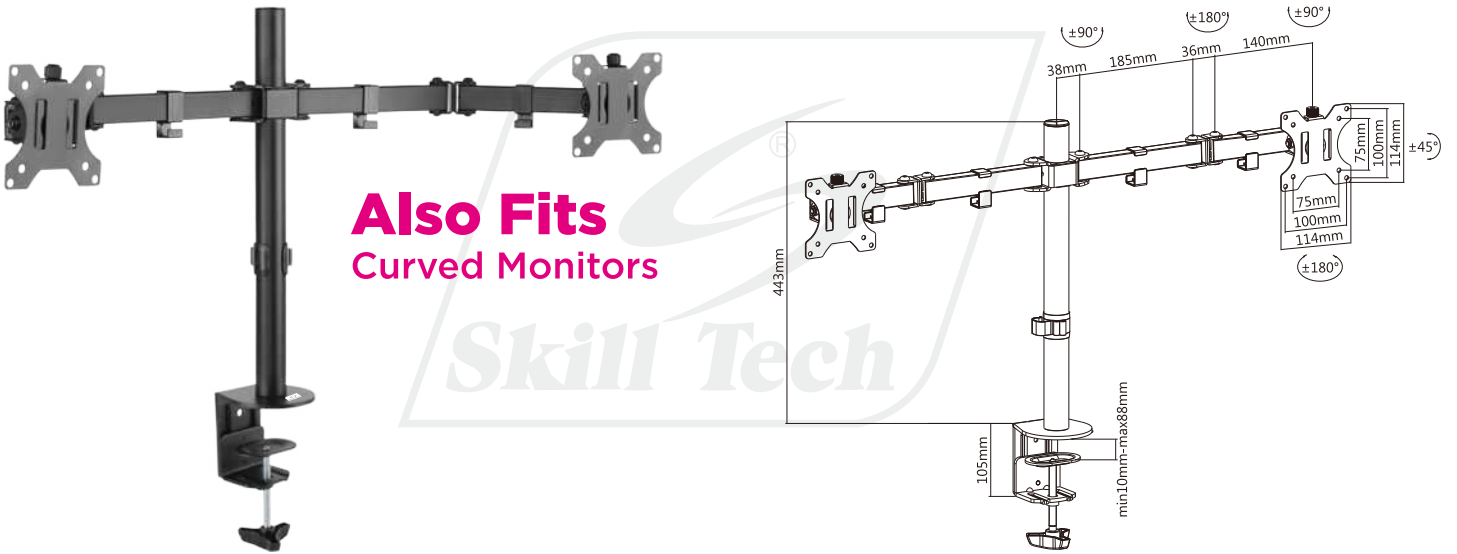

SH 024N

Economical Steel Articulating Monitor Arm

Fits Most 13"-32" Monitors

Also Fits
Curved Monitors

Skill Tech

Screen Size
13"-32"

Weight Capacity
8kg/17.6lbs

Tilt Range
+45° ~ -45°

Swivel Range
+90° ~ -90°

Screen Rotation
360°

Cable Management

VESA Compatible
75x75 100x100

Portrait and Landscape Orientation.

Individual Height Adjustment
helps monitors to be perfectly aligned.

Clamp & Grommet Mounts Included
mounts to most any style desktop.

Detachable VESA Plate
enables easy installation.

Extended Arm and Free Rotated Double Joint
more convenient to adjust and install.